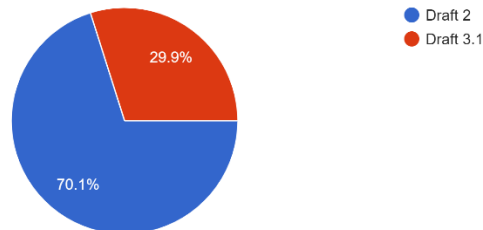

KETCHIKAN GATEWAY BOROUGH SCHOOL DISTRICT BOARD OF EDUCATION
AGENDA STATEMENT

No. 11 a.

MEETING OF: January 10, 2024

ITEM TITLE:

REVIEWED BY:

NEW BUSINESS

Motion to approve a District 2024-2025 school year calendar

☒ Superintendent
☒ Calendar Committee

SUBMITTED BY: Alonso Escalante, Calendar Committee

APPROVED FOR SUBMITTAL: Michael Robbins, Superintendent

SUMMARY STATEMENT:

The School Board is being asked to approve a District school year calendar for 2024-2025 school year.

ISSUE & BACKGROUND:

The Calendar Committee originally created 2 calendars for review. The School Board reviewed the calendars, the survey results and discussed potential changes at the regular meeting of November 15, 2023. The board asked the calendar committee to make revisions and submit another survey to district staff and parents/guardians. The survey was open from mid November through January 2, 2024, receiving 425 responses. The survey was available by email and on the kgbsd.org website. Reminders to take the survey went out through email, text and the district's Ketchikan Daily News ad. The survey results were 70.1% in favor of Draft #2 and 29.9% in favor of Draft #3.1

Please vote on the 2024-25 school year calendar you would prefer.

425 responses

RECOMMENDATION: Approve the 2024 – 25 District school year calendar Draft #2.

ATTACHMENTS:

- 2024-25 District Calendar Draft #2 & #3.1

RECOMMENDED ACTION

"I move that the Board of Education **approve Draft #2 as the 2024-2025 District school year calendar.**"